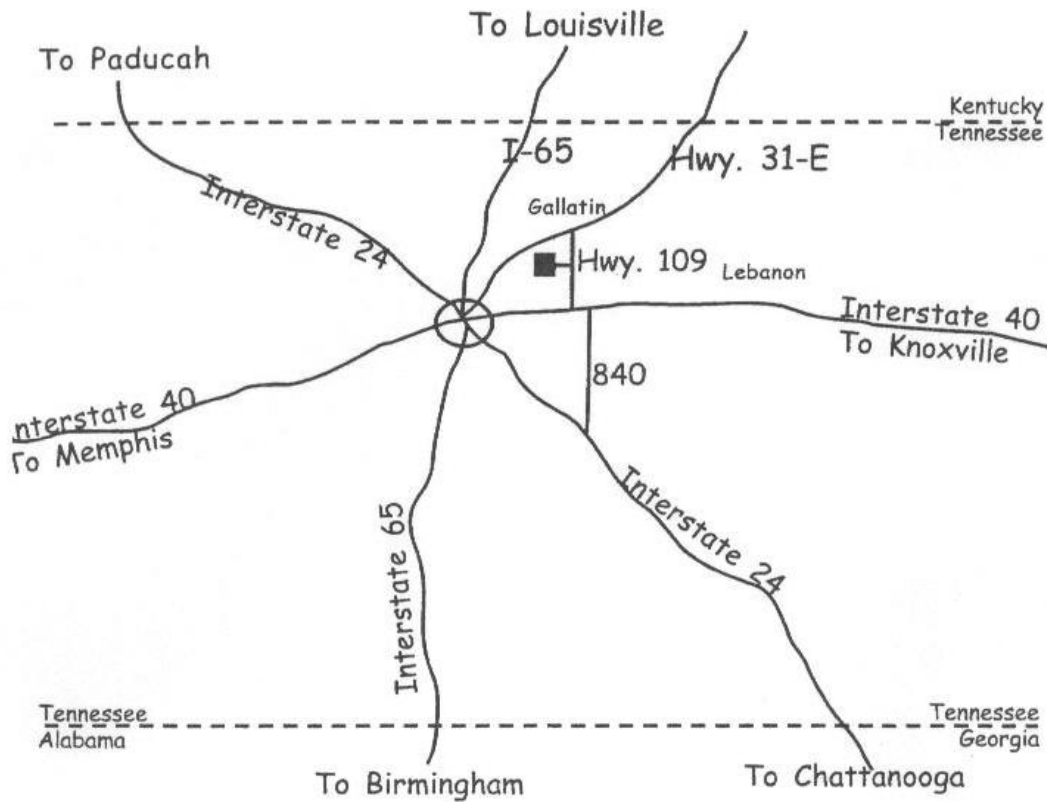

# Map and Directions to Boxwell

<b>From I-40:</b>	Exit at Hwy 109 (Exit 232B) and travel north 9.2 miles. Turn left at Boxwell Reservation Sign and the road runs into Boxwell Reservation.
<b>From I-65N:</b>	From North of Nashville – Exit Vietnam Veterans Boulevard to Highway 31E (Dead ends into 31E). Turn onto Highway 109 South, travel 109 South approximately 5 miles turning right at Boxwell Reservation sign.
	From South of Nashville (I-65 or I24) Exit SR-840. Take East towards Murfreesboro, Lebanon, Knoxville. Exit at Highway 109. Take North approximately 11 miles. Turn left at Boxwell Reservation.
<b>From I-65S:</b>	Exit Long Hollow Pike and turn left. Turn Right onto Conference Dr. Turn left on Vietnam Veterans Boulevard. Follow directions above.
	<b>If coming from KY,</b> Exit at TN-25 (Exit #112). Turn right and take towards Gallatin. Turn Right onto Hwy 109 S. Boxwell will be on the right.
<b>From I-24:</b>	From Clarksville – Take I-24 East to Nashville. Take I-65 North to Vietnam Veterans Blvd. Follow Directions above for I-65 N.

# BOXWELL RESERVATION

**LAGUARDO, TN**